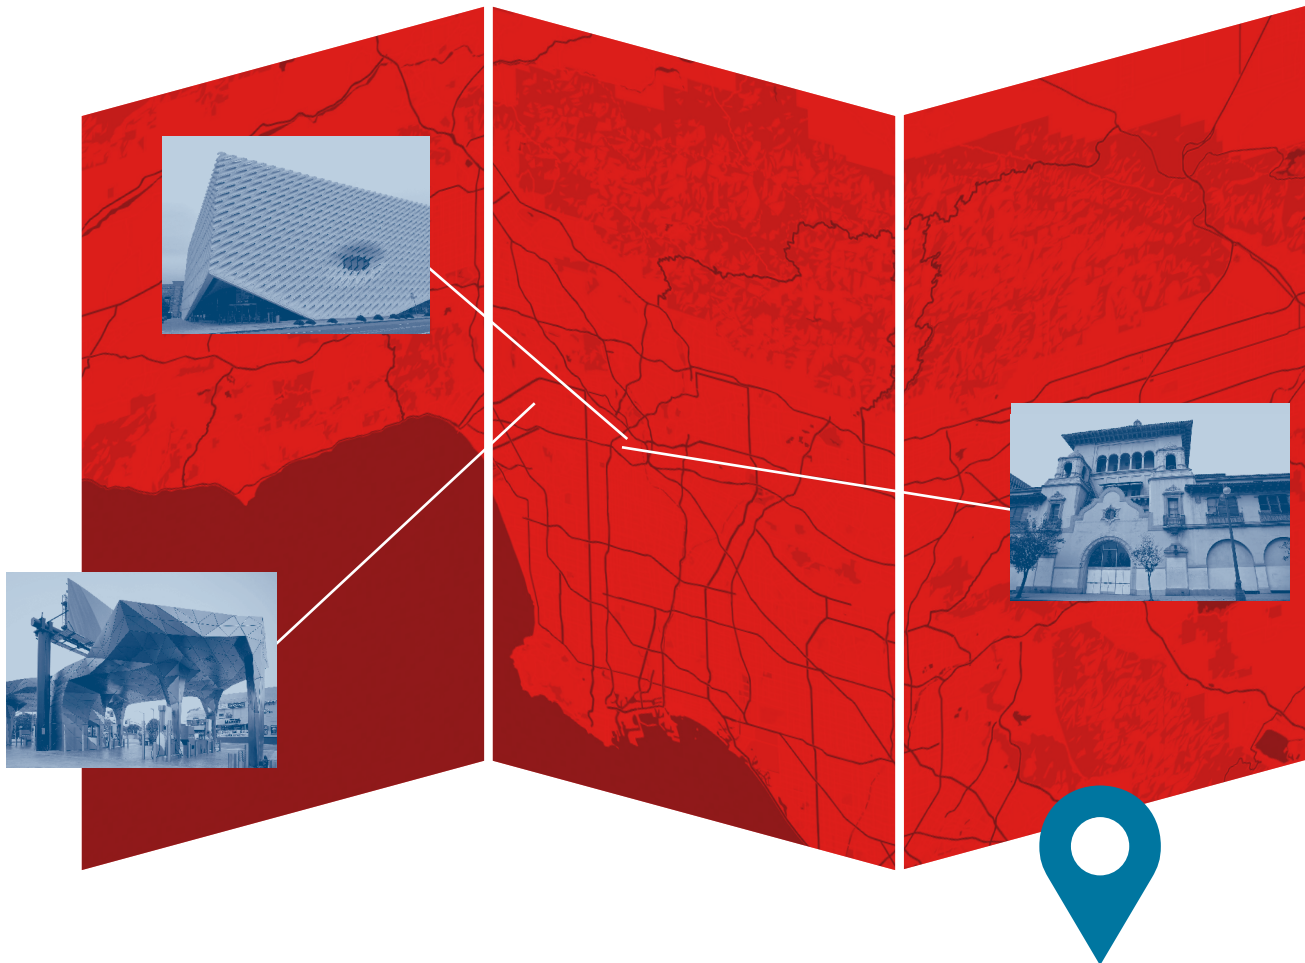

**Built by
women**

Los Angeles 2020 **Map & Exhibition**

Starting with the landmark exhibition in 2014, Built by Women has offered the opportunity to demonstrate the breadth of achievement in the building industry by women at the highest levels. **The purpose of this competition is to recognize the significant but often overlooked work of women architects, landscape architects, urban designers, engineers, contractors, and developers in the Los Angeles metropolitan area.** The initiative is modeled on similar successful programs in New York City and Washington D.C. In 2018, 15,000 copies of the Built by Women Manhattan Map were distributed for free to A'18 attendees.

Become a Sponsor

A map, exhibitions, programming, and tours will be organized to feature the selected projects. This independent effort will enhance the architectural programming around the AIA National Conference in Los Angeles, May 14–16, 2020, and extend through the summer with an exhibition at the Architecture + Design Museum opening on May 14.

Amplify the impact of your participation in the largest national gathering of architects, engineers, and vendors at the AIA National Conference on Architecture by becoming a sponsor of the Beverly Willis Architecture Foundation **Built by Women Los Angeles 2020 Map.**